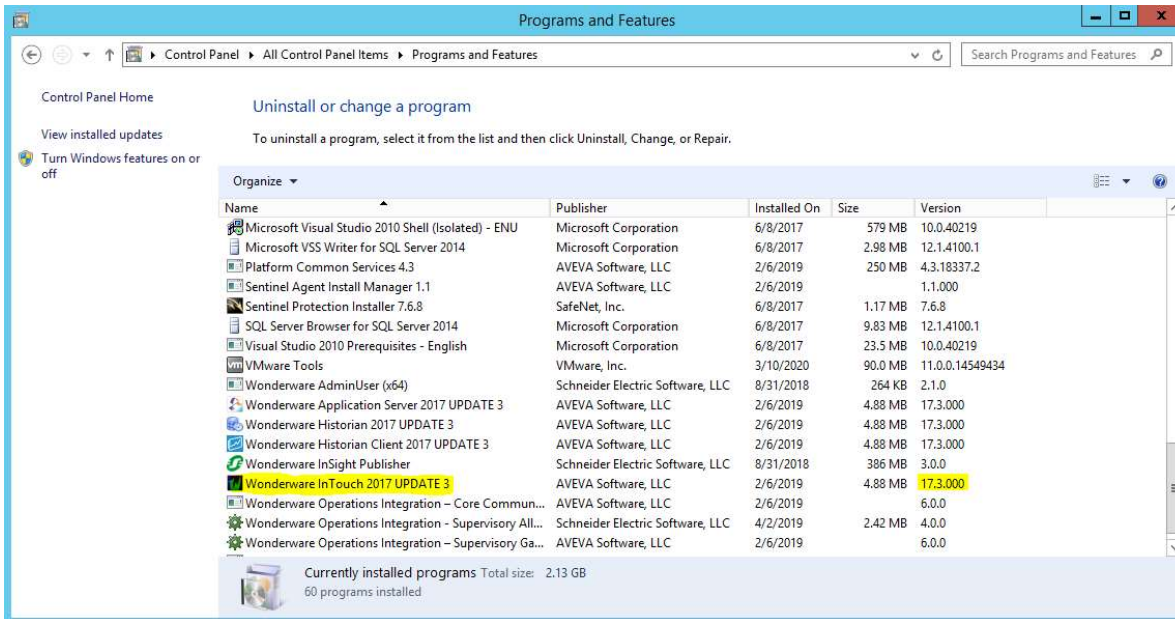

SUMMARY

Have you found yourself struggling to determine what software media you need to install to get a specific Wonderware product version for System Platform? This Tech Note will help you understand and manage the different software versions available.

SITUATION

When determining what version of a Wonderware software you have installed there are few ways to obtain that information. The easiest way to determine Wonderware software installed on a system is check the Windows Control Panel under Program and Features. Here you will be able to find what Wonderware products are installed along with versioning information.