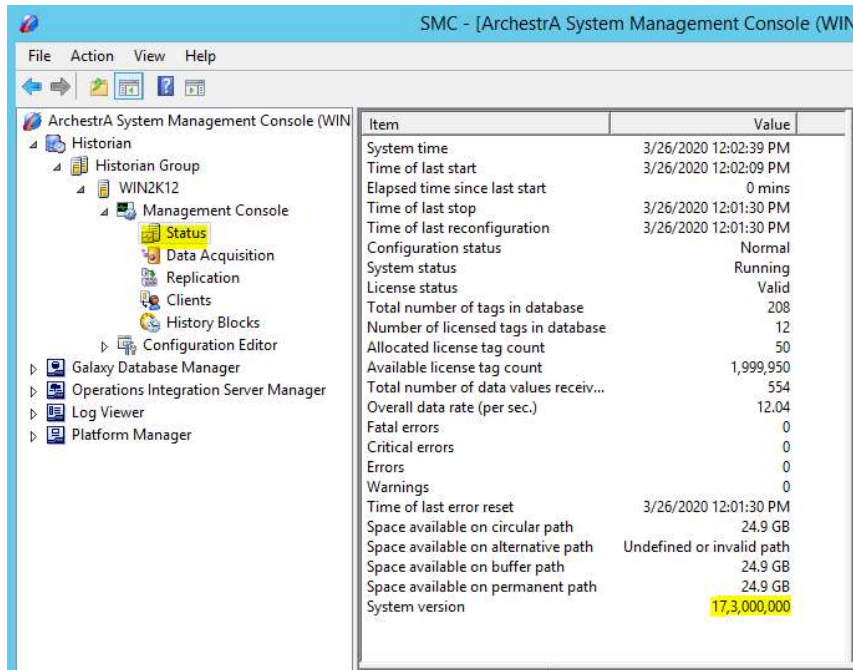

SITUATION

When determining what version of a Wonderware software you have installed there are few ways to obtain that information. The easiest way to determine Wonderware software installed on a system is check the Windows Control Panel under Program and Features. Here you will be able to find what Wonderware products are installed along with versioning information.

With Application Server, InTouch and Historian Client, you can also obtain version information from selecting Help and About in the menu bar.

Tech Note: System Platform Versioning

With Historian the version information can be obtained under the Management Console and Status. The middle window pane will list the Historian version at the bottom.