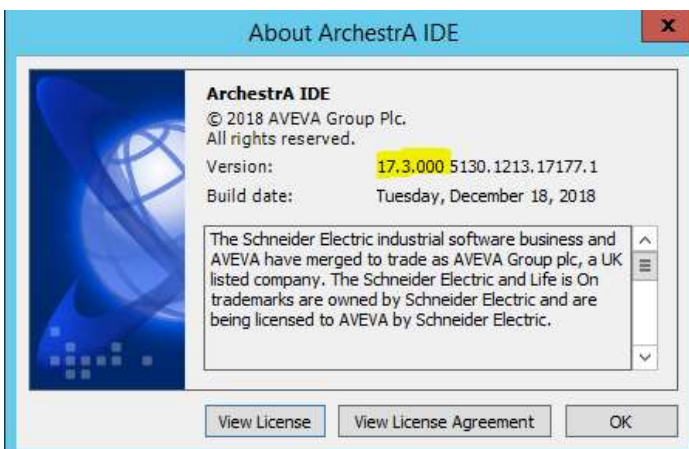

With Application Server, InTouch and Historian Client, you can also obtain version information from selecting Help and About in the menu bar.